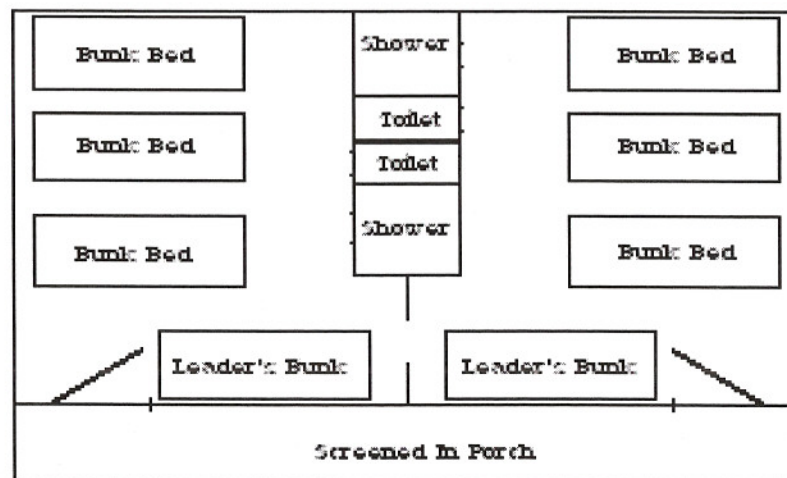

## Cabin 1

- \*Each side of cabin sleeps 10 (+ 2 in each Leader's Room when available)
- \*Each Side of cabin (+ both Leader's Rooms) has own shower, toilet and sink

## Camp Carolwood Cabin Configuration

## Cabins 2 - 5

- \*Each side of cabin sleeps 8
- \*Each side of cabin has own shower, toilet and sink